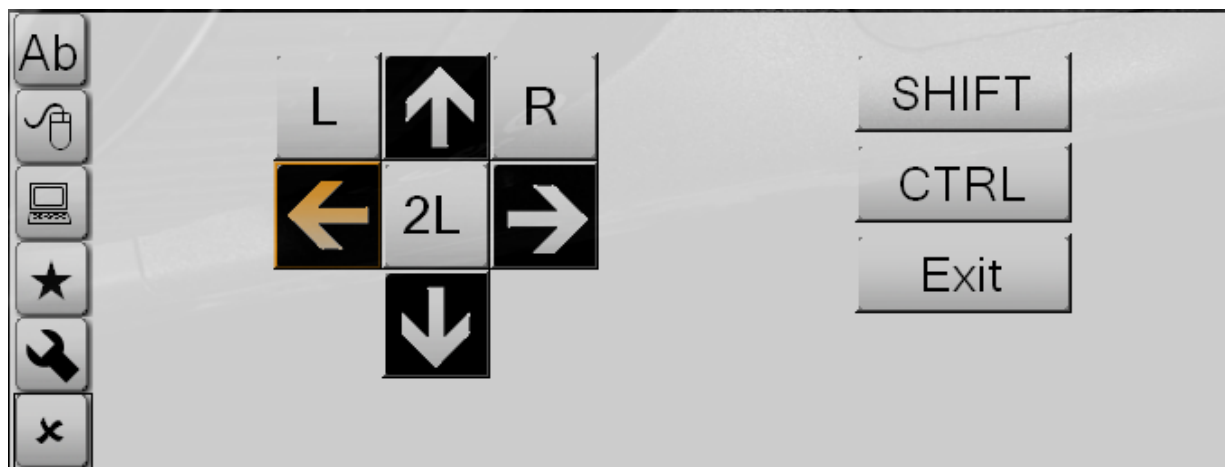

Mysz ekranowa, Ustawienia