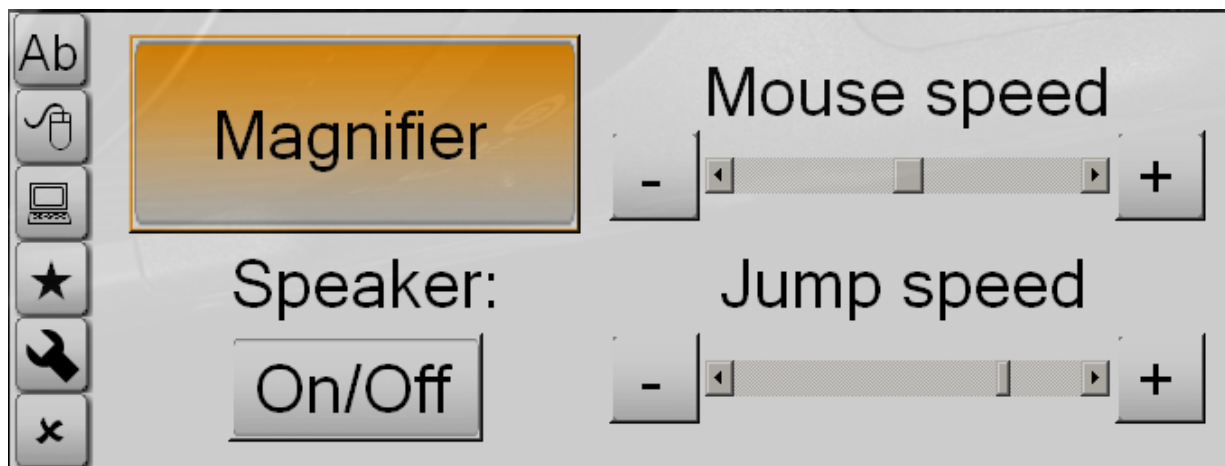

Mysz ekranowa, Ustawienia